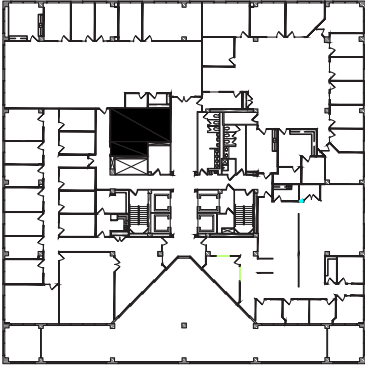

55 Shuman Boulevard > Floor Plans

2nd Floor 736 SF

2ND FLOOR KEY PLAN